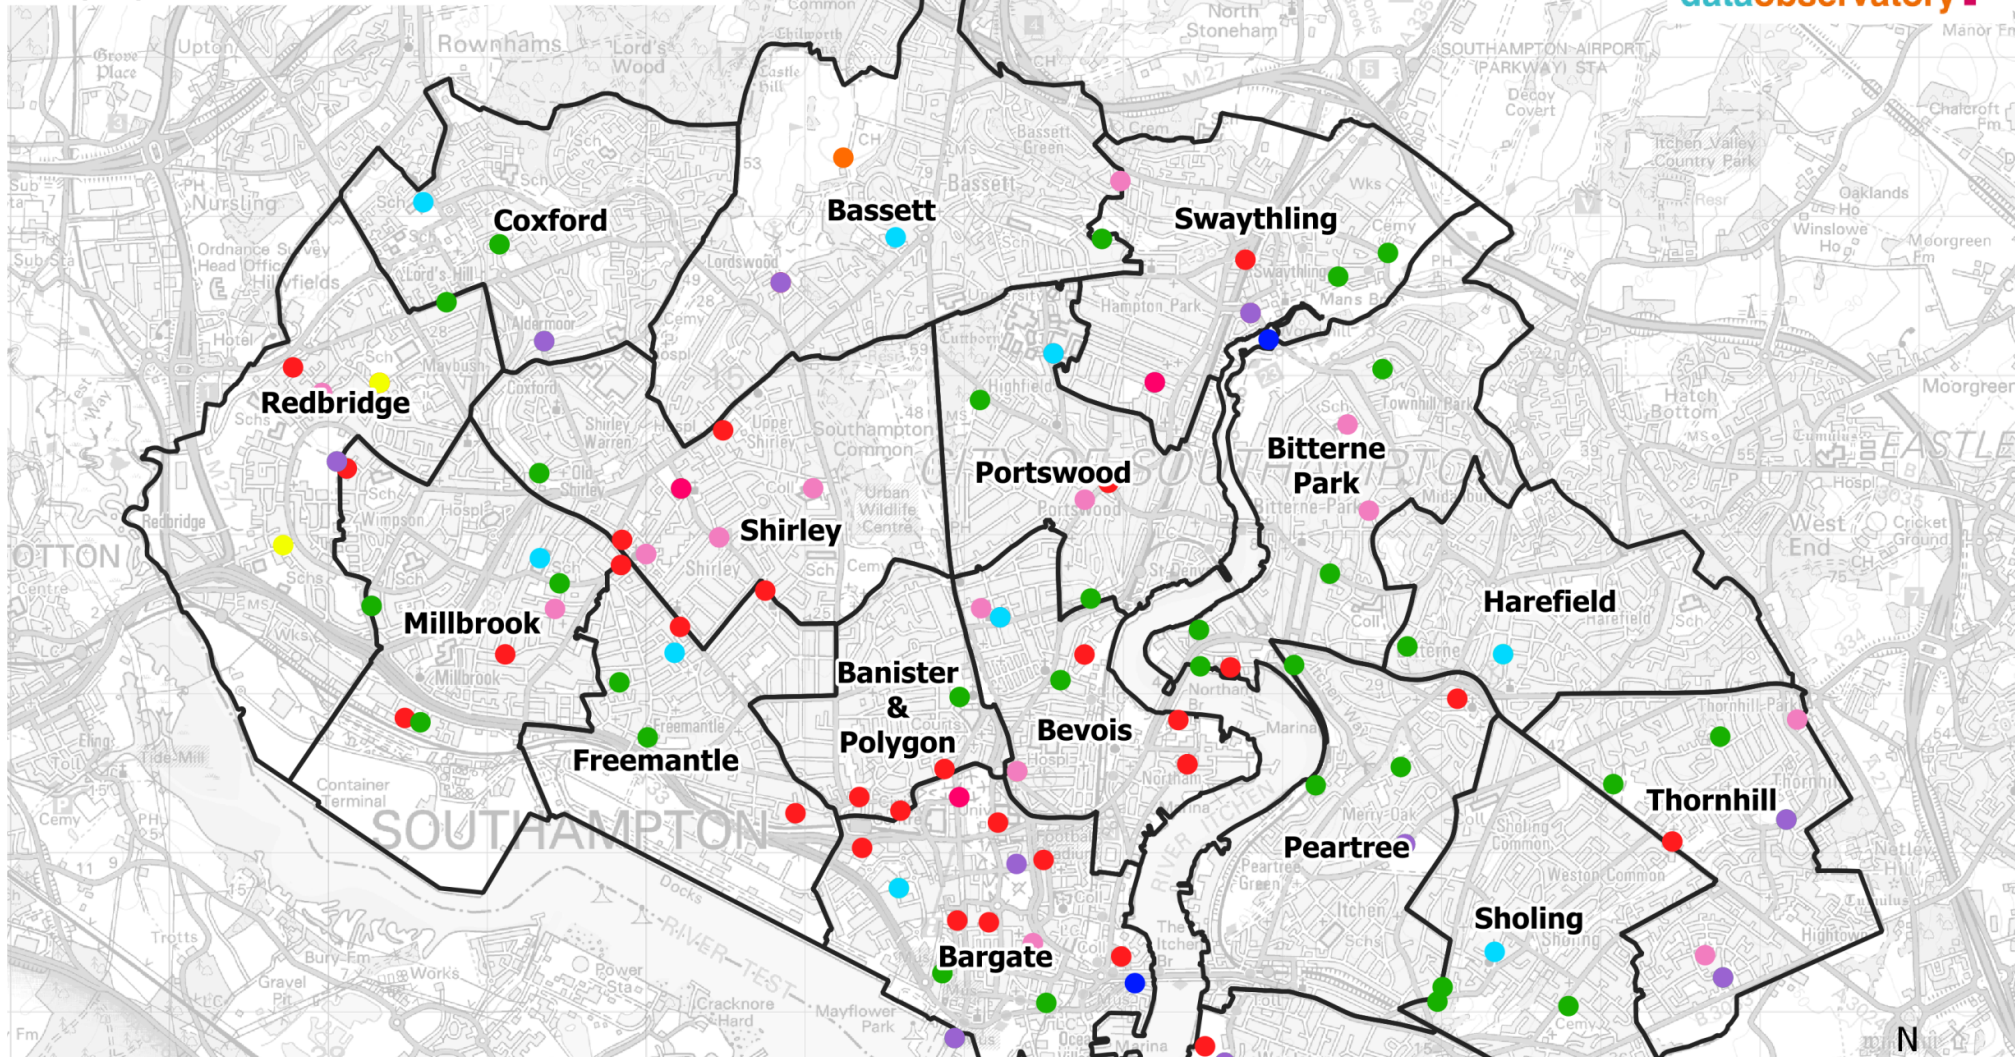

All leisure venues in Southampton by postcode as of 03/03/2023

Leisure centre mapping

- Community Activity [16]
- Golf Course [1]
- Leisure centres [8]
- MUGA [15]
- Parks and open spaces [44]
- Private Gym [32]
- Swimming Pool [9]
- Tennis Courts [5]
- Watersports/Sailing [2]